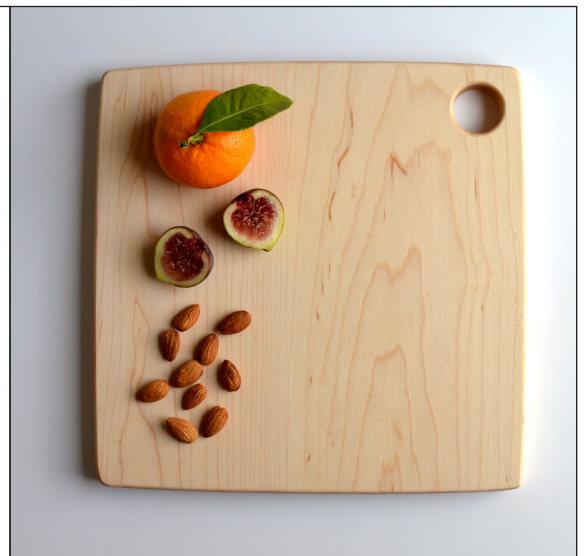

#3006

Flip-Side: Cutting Board & Trivet: Square Maple

MATERIAL: Reclaimed maple.

DIMENSIONS:
11" x 11" x 7/8"

OPTIONS:
None.

NOTES:

Reclaimed in America
RECLAIMED²⁰¹⁴WEST
Building Materials. Furniture. Art
and
Made in America